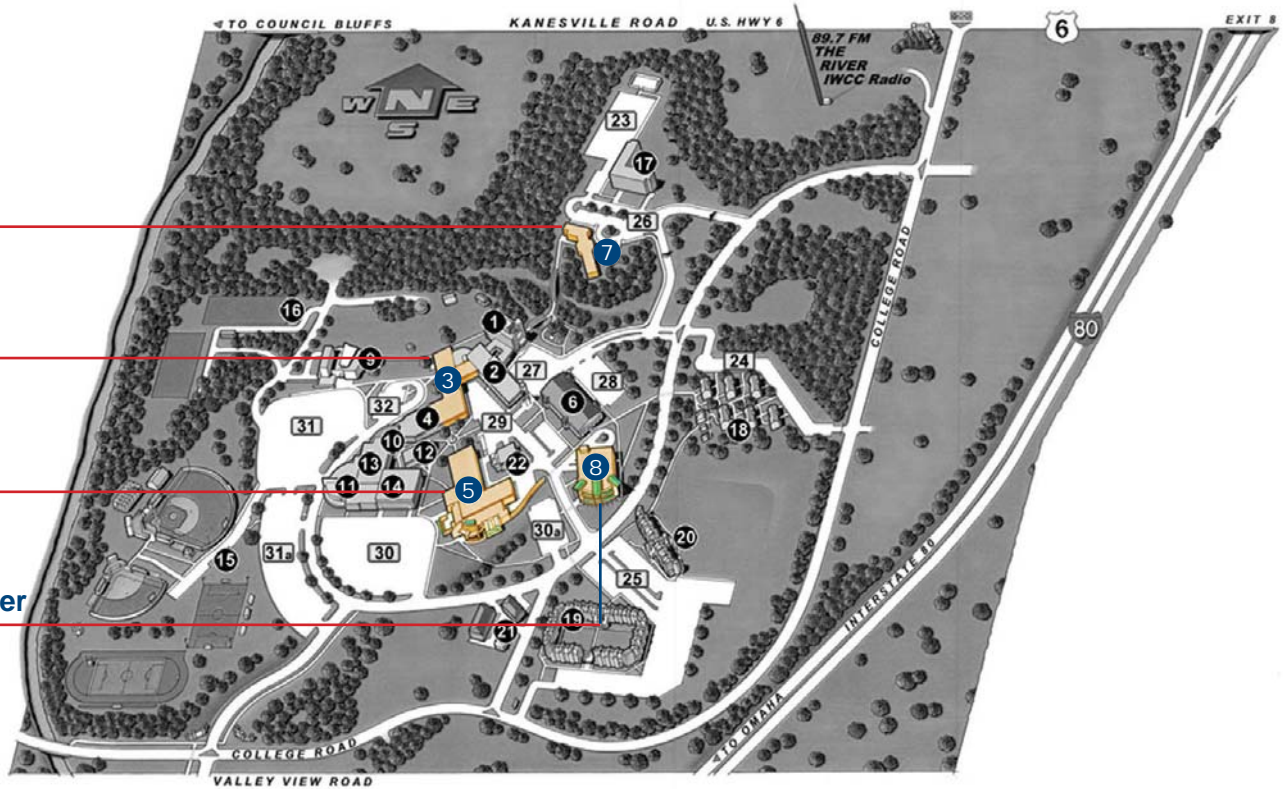

Iowa Western
caring commitment challenge

7. Looft Hall

3. Ashley Hall

5. Dodge Hall

8. Student Center

Buildings / Fields

1. Clark Hall
2. Fremont Hall
- 3. Ashley Hall**
4. Stuart Hall
- 5. Dodge Hall**
6. Lewis Hall
- 7. Looft Hall**
- 8. Student Center**
9. Arts Center
10. KIWR 89.7 The River
11. Kaneshville

12. Hoover Hall
13. Kaneshville Gym
14. Kaneshville Arena
15. Sports Fields
16. Football Practice Fields
17. Reiver Tower
18. Reiver Village
19. Reiver Suites 1
20. Reiver Suites 2
21. Maintenance Buildings
22. Physical Plant

Parking Lots

23. Tower Parking Only
24. Village Parking Only
25. Suites Parking Only
26. Lot #1 – Visitor Only
27. Lot #2 – Visitor Only
28. Lot #3
29. Lot #4 – Restricted
30. Lot #5 & 5a
31. Lot #6 & 6a
32. Lot #7